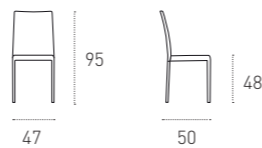

SEDIA INTERAMENTE RIVESTITA IN COMFORT TOUCH.
COMFORT TOUCH COVERED CHAIR.

FINITURA STRUTTURA / SEDUTA
FRAME / SEAT FINISH

COMFORT TOUCH
COMFORT TOUCH

6208
BIANCO
WHITE

6210
NERO
BLACK

MISURE

SIZE
L 47 P 50 H 48_95 cm