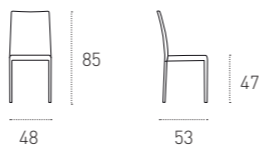

MARSIGLIA_cod. SE607

SEDIA INTERAMENTE RIVESTITA IN RIGENERATO DI FIBRE DI CUOIO.
BONDED LEATHER FIBRE COVERED CHAIR.

FINITURA STRUTTURA / SEDUTA
FRAME / SEAT FINISH

RIGENERATO DI FIBRE DI CUOIO
BONDED LEATHER FIBRE

6508
BIANCO
WHITE

6521
GRAFITE
GRAPHITE

6524
GHIACCIO
ICE

6566
CORDA
CORDA

6570
TESTA DI MORO
DARK BROWN

MISURE

SIZE
L 48 P 53 H 47_85 cm