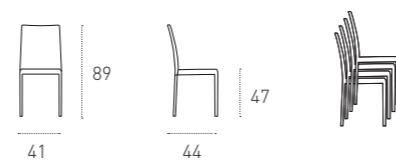

MISURE

SIZE
L 41 P 44 H 47,89 cm

SEDUTA TRAPEZOIDALE
TRAPEZOID SEAT