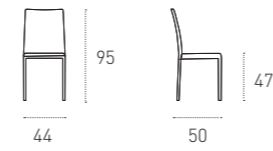

COMFORT TOUCH
COMFORT TOUCH

6208
BIANCO
WHITE

6210
NERO
BLACK

6C66
CORDA
CORDA

6270
TESTA DI MORO
DARK BROWN

MISURE

SIZE
L 44 P 50 H 47_95 cm

SEDIE_CHAIRS