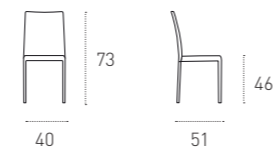

MISURE

SIZE

L 40 P 51 H 46_73 cm

 **SEDUTA TRAPEZOIDALE**
TRAPEZOID SEAT

ELISIR

SEDIA DA CUCINA_KITCHEN CHAIR

ELISIR_cod. SE602

SEDIA INTERAMENTE RIVESTITA IN MORBIDO SOFT TOUCH E COPERTURA IN TESSUTO ECRU.
SOFT TOUCH COVERED CHAIR WITH ECRU FABRIC COVERING.