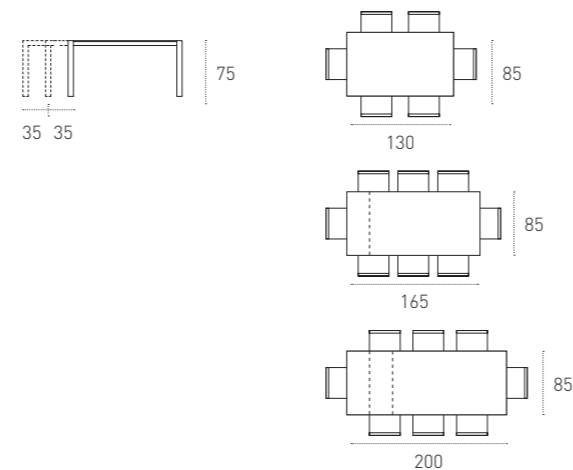

L 130_165_200 P 85 H 75 cm

URANO 130_COD. TA502

TAVOLO ALLUNGABILE CON GAMBE IN ALLUMINIO IMPIALLACCIATE E PIANO IN LEGNO NATURALE 1607.

EXTENDIBLE TABLE WITH 1607 NATURAL VENEERED ALUMINIUM LEGS AND WOODEN TOP.