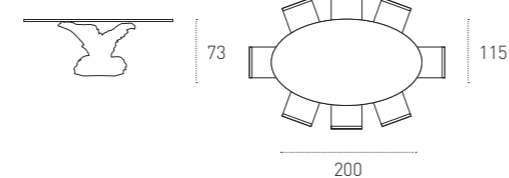

RECTANGULAR SIZE
L 180 P 100 H 73 cm

MISURE Ovale

OVAL SIZE
L 200 P 115 H 73 cm

TROPEA_COD. TP301

TAVOLO FISSO CON BASAMENTO IN CERAMICA BRONZO 3002 E PIANO IN VETRO TEMPERATO TRASPARENTE 2001.

NON-EXTENDIBLE TABLE WITH 3002 BRONZE CERAMIC BASE AND 2001 TRANSPARENT TEMPERED GLASS TOP.