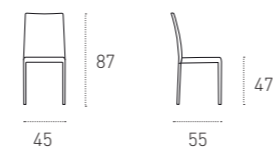

SOFT TOUCH
SOFT TOUCH

6C08
BIANCO
WHITE

6C21
GRAFITE
GRAPHITE

6C66
CORDA
CORDA

MISURE

SIZE
L 45 P 55 H 47_87 cm

FUTURA

SEDIA DA CUCINA_KITCHEN CHAIR