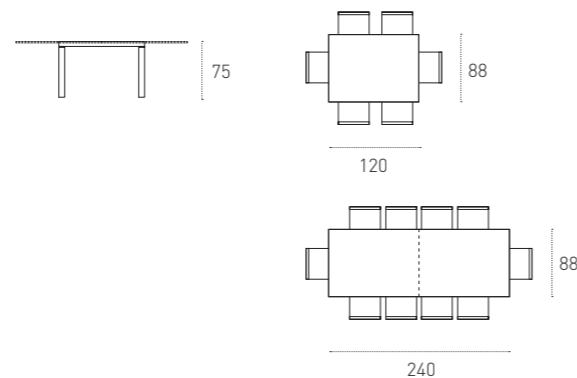

VETRO

GLASS

2108
 EXTRA BIANCO
 EXTRA WHITE

2066
 CORDA
 CORDA

2002
 SATINATO
 FROSTED

MISURE

SIZE

L 120_240 P 88 H 75 cm