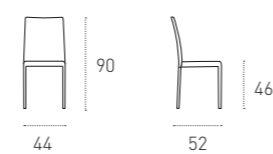

MISURE

SIZE
L 44 P 52 H 46_90 cm