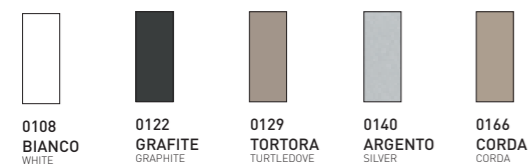

FINITURA STRUTTURA FRAME FINISH

METALLO METAL