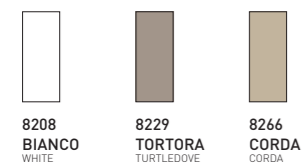

FINITURA STRUTTURA FRAME FINISH

POLIURETANO POLYURETHANE