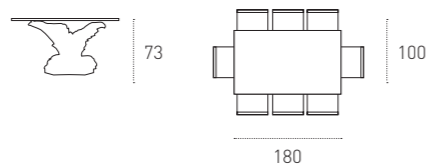

RECTANGULAR SIZE
L 180 P 100 H 73 cm

MISURE Ovale

OVAL SIZE
L 200 P 115 H 73 cm

TROPEA_COD. TP301

TAVOLO FISSO CON BASAMENTO IN CERAMICA BRONZO 3002 E PIANO IN VETRO TEMPERATO TRASPARENTE 2001.

NON-EXTENDIBLE TABLE WITH 3002 BRONZE CERAMIC BASE AND 2001 TRANSPARENT TEMPERED GLASS TOP.