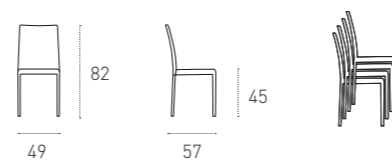

MISURE

SIZE
L 49 P 57 H 45,82 cm