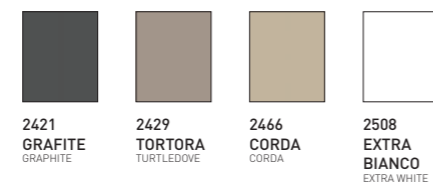

FINITURA PIANO TOP FINISH

VETRO SATINATO SANDBLASTED GLASS